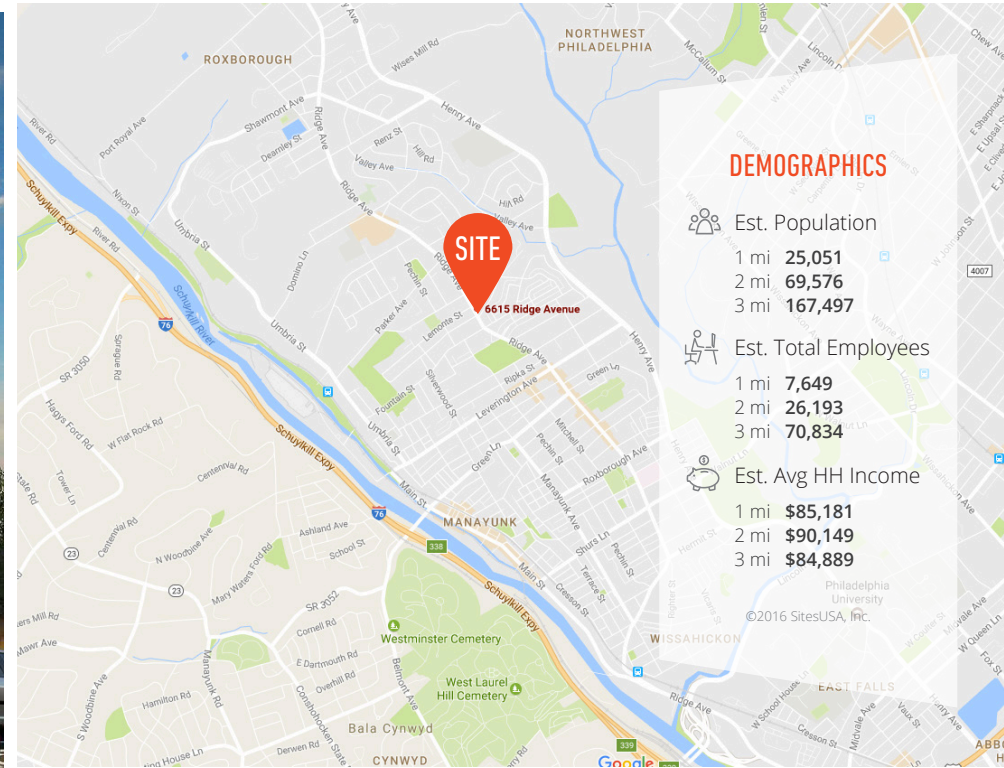

RE/MAX
EXPERT

Manayunk • Philadelphia, PA

6161 RIDGE AVENUE

7,000 SF (New Construction) Retail/Restaurant Space
(Divisible)

For more info, please contact:

DAN HISTON

2152151790

DANNYUNK@

YAHOO.COM

PROPERTY DETAILS

- ▶ Prime location on heavily trafficked Ridge Avenue (26,000 AADT), the main retail corridor of Roxborough
- ▶ Densely populated residential area with strong retail synergy
- ▶ Located across the street from the future location of Roxborough Brew Pub & Santucci's Pizza

JOIN THESE AREA TENANTS

RE/MAX 6161 RIDGE AVENUE

EXPERT Aerial