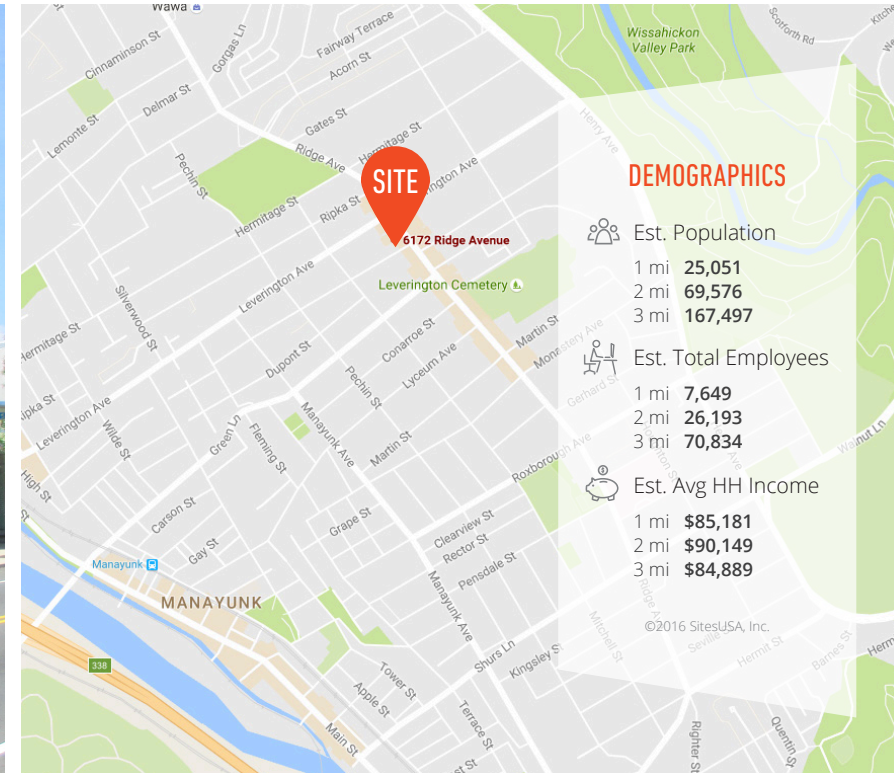

RE/MAX
EXPERT

Roxborough • Philadelphia, PA

6172-84 RIDGE AVENUE

Assemblage of 3 Stores & 9 Apartments for Sale

For more info, please contact:

DAN HISTON 2152751790
DANNYUNK@
YAHOO.COM

PROPERTY DETAILS

- ▶ Assemblage of 3 stores and 9 recently renovated, fully leased apartments
- ▶ Adjacent to a new pedestrian "pocket" park and large public parking lot (approx. 180 spaces)
- ▶ Possibility to subdivide property into 2 stores with 7 apartments and 1 store with 2 apartments
- ▶ Located on Ridge Avenue (26,000 AADT), Roxborough's main retail corridor

- ▶ Ample pedestrian/vehicular traffic and dense residential demographics

JOIN THESE AREA RETAILERS

6172-82 RIDGE AVENUE

Aerial

For more info, please contact:

DAN HISTON